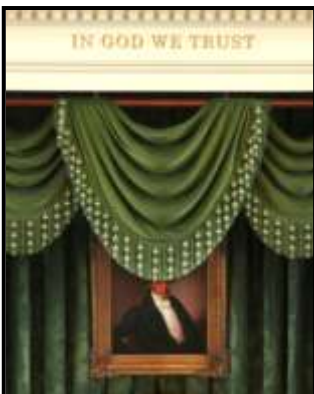

# The 'Capitol T' Collection

---

**Open Air Rotunda - 20" x 30"**

**Tex Light - 16" x 20"**

**The House - 20" x 30"**

**Trust In Austin - 16" x 20"**